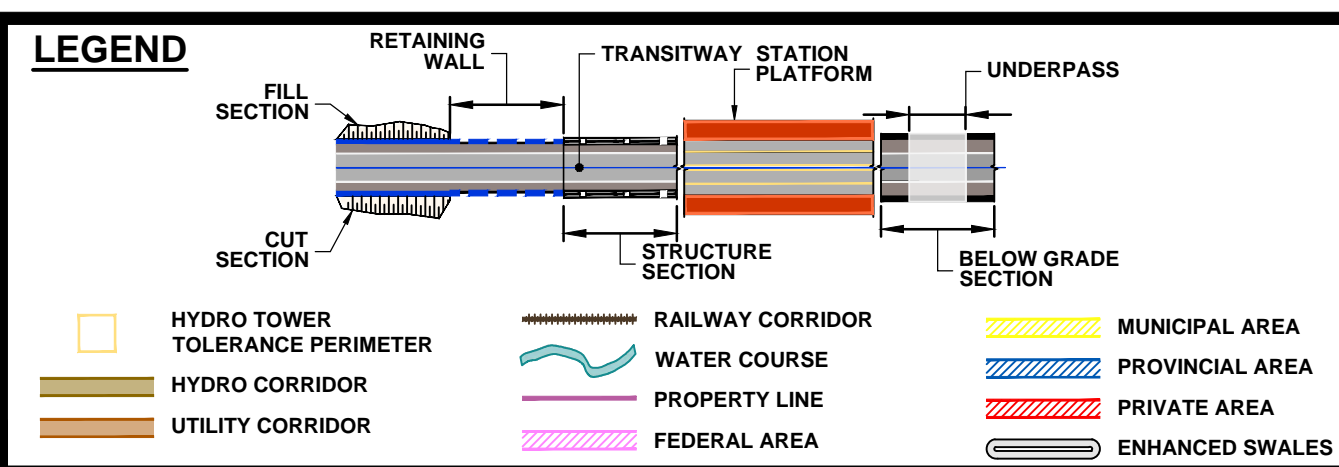

DRAWING NAME: J:\TOR\16234-ON-MTO 407 TRANSITWAY WC TO BRANTTIS General\03 - Drawings\8 - Property\Planes\407 TW4-Plate 60.dwg  
 CREATED: Jun 16, 2020, 12:55pm  
 MODIFIED:

**407 TRANSITWAY**  
 WEST OF BRANT STREET TO WEST OF HURONTARIO STREET  
 G.W.P. 16-20003, CA 2016-E-0038  
 PROPERTY PLAN  
 STA. 48+280 TO STA. 48+900

PLATE  
**60**  
 DATE  
 11/20/2019