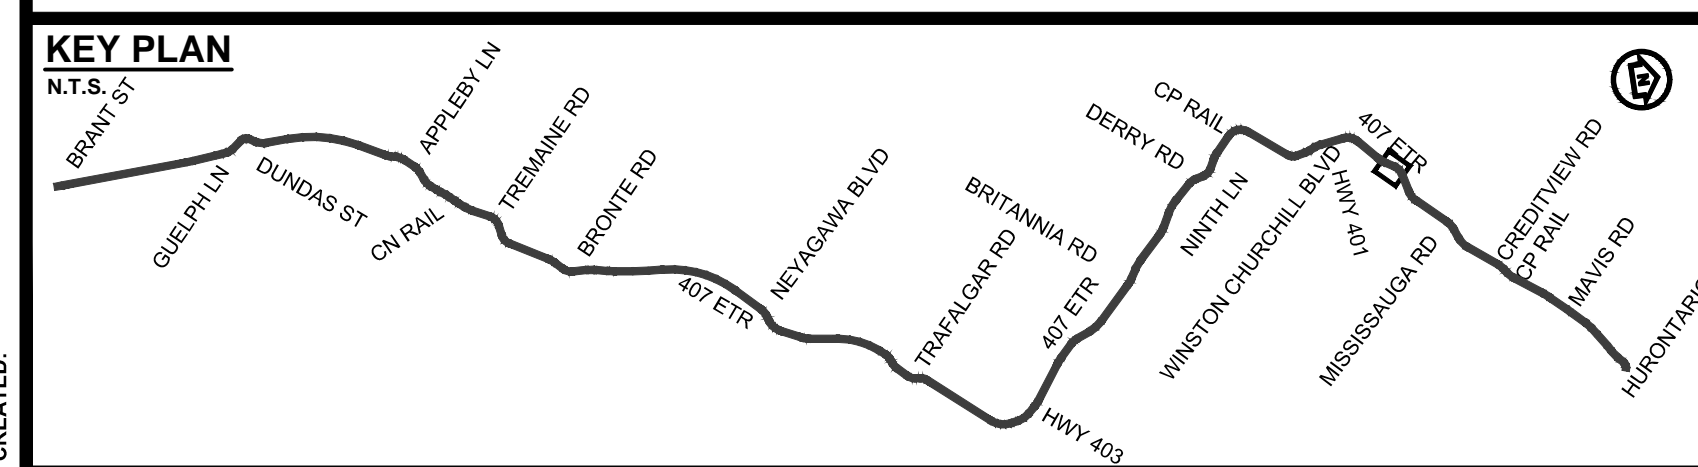

DRAWING NAME: J:\TOR\16234-ON-MTO 407 TRANSITWAY WC TO BRANTTIS General\03 - Drawings\8 - Property\Planes\407 TW4-Plate 60.dwg  
 CREATED: Jun 16, 2020, 12:55pm  
 MODIFIED:

**407 TRANSITWAY**  
 WEST OF BRANT STREET TO WEST OF HURONTARIO STREET  
 G.W.P. 16-20003, CA 2016-E-0038  
 PROPERTY PLAN  
 STA. 48+280 TO STA. 48+900

PLATE  
**60**  
 DATE  
 11/20/2019